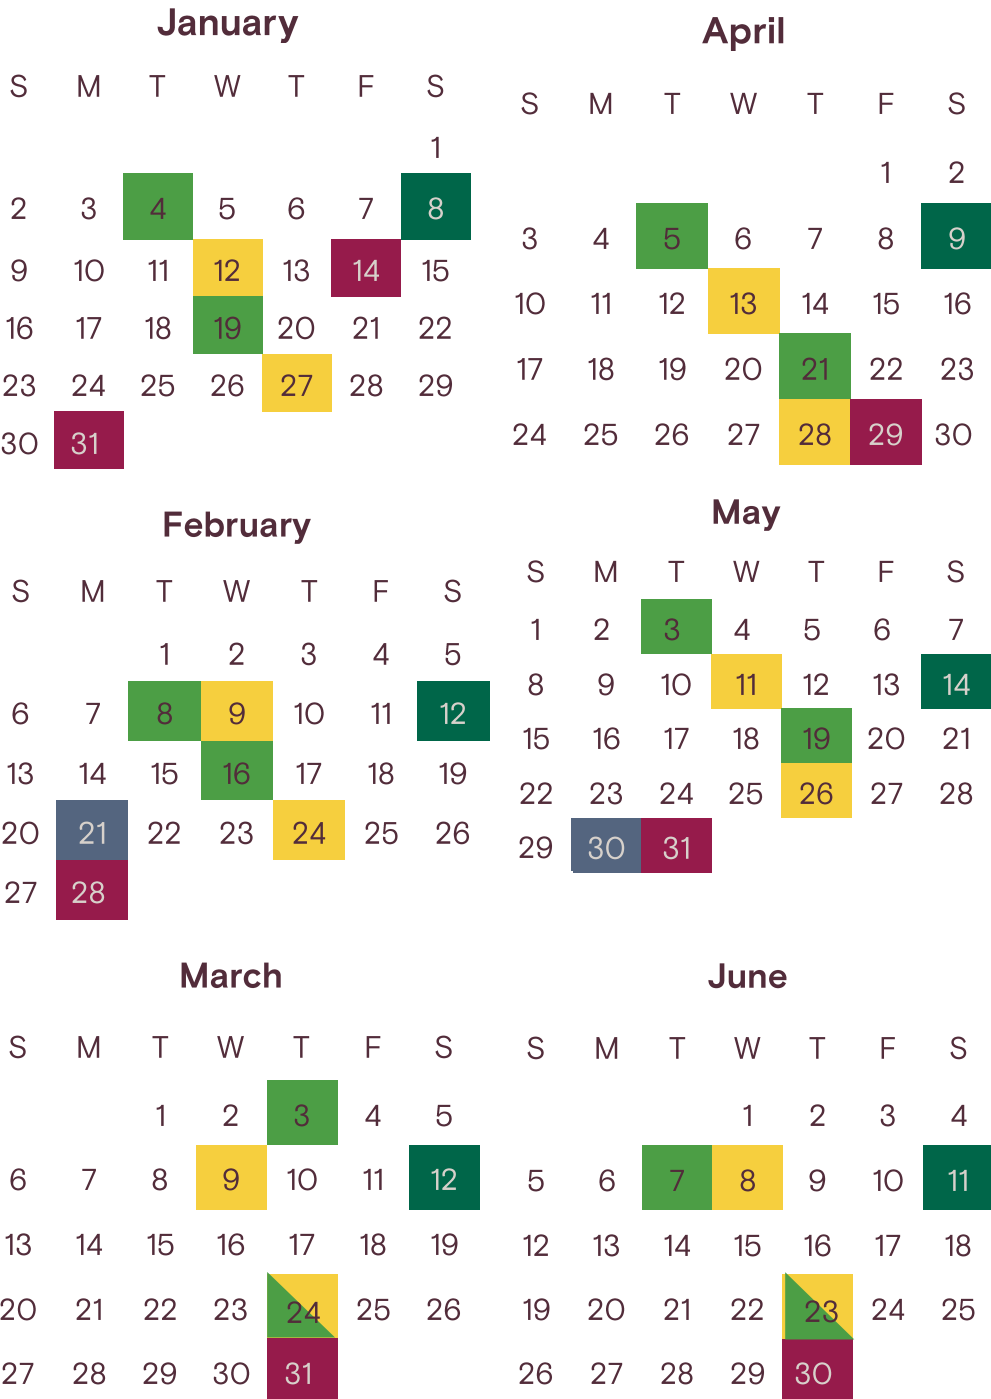

### March:

- 3rd - Orientation at 10am
- 9th - Link2Feed Training 9am
- 12th - Open 9-11:30am
- 24th - Link2Feed Training 12pm
- 24th - Orientation at 1pm
- 31st - Close at 12pm

### April:

- 5th - Orientation at 10am
- 9th - Open 9-11:30am
- 13th - Link2Feed Training 9am
- 21st - Orientation at 1pm
- 28th - Link2Feed Training 12pm
- 29th - Close at 12pm

### May:

- 3rd - Orientation at 10am
- 11th - Link2Feed Training 9am
- 14th - Open 9-11:30am
- 19th - Orientation at 1pm
- 26th - Link2Feed Training 12pm
- 30th - Closed for Memorial Day
- 31st - Close at 12pm

### June:

- 7th - Orientation at 10am
- 8th - Link2Feed Training 9am
- 11th - Open 9-11:30am
- 23rd - Link2Feed Training 12PM
- 23rd - Orientation at 1pm
- 30th - Close at 12pm

*Schedules and closures subject to change. Partners will be notified by email of any changes. Changes will also be posted.*